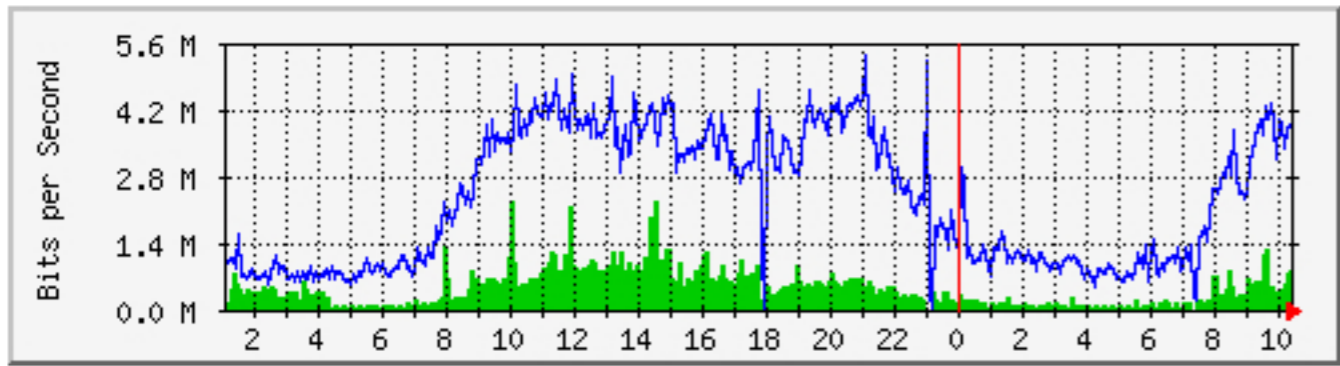

Stats for our Managed Router Service.

Traffic Analysis for S11_CI

System: Continental in
Maintainer: Telewest Business Internet - (+44) 0800 9230 033
Interface: S11_CI (1)
IP: No hostname defined for IP address (82.33.208.42)
Max Speed: 1024000.0 Bytes/s (8 Meg)

The statistics were last updated Tuesday, 27 March 2007 at 10:31

'Daily' Graph (15 Minute Average)

Max In: 2313.2 kb/s (28.2%) Average In: 462.6 kb/s (5.6%) Current In: 888.0 kb/s (10.8%)
Max Out: 5369.2 kb/s (65.5%) Average Out: 2363.2 kb/s (28.8%) Current Out: 3916.8 kb/s (47.8%)

'Weekly' Graph (30 Minute Average)